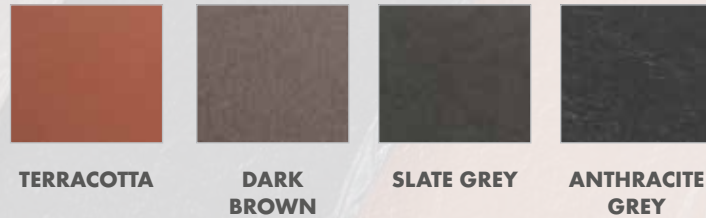

Equinox Vega Glazed Solution
Gable ended roof with Vega glazing panels

Choose your tile style

ENVIRO TILE SLATE

A flat, precision manufactured, recycled polymer, lightweight roof tile

Recycled polymer lightweight roof tile with an interlocking system that provides a sustainable option.

TERRACOTTA

DARK BROWN

SLATE GREY

ANTHRACITE GREY

SLATESKIN SHEET TILES

SLATE GREY

Authentic slate looks in half the time

50% faster to install than steel or composite slate tiles meaning minimal disruption to your home.