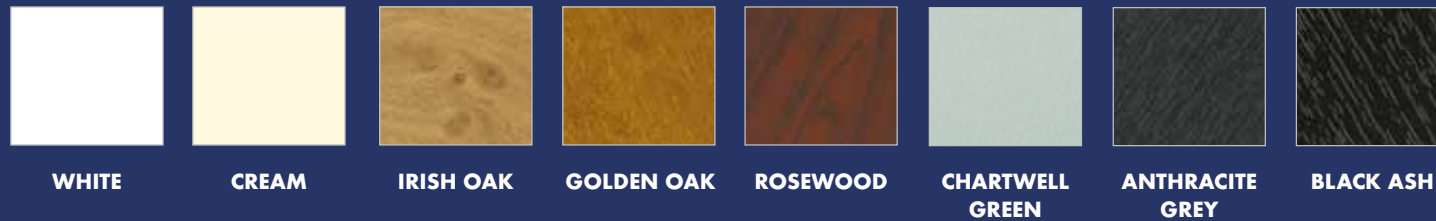

TERRACOTTA

DARK BROWN

SLATE GREY

ANTHRACITE GREY

SLATESKIN SHEET TILES

SLATE GREY

Authentic slate looks in half the time

50% faster to install than steel or composite slate tiles meaning minimal disruption to your home.

BRICK RED

PEWTER GREY

STONE BLACK

CHESTNUT

RED ROCK

PLUM

STEEL TILES

Versatile steel shingle tiles

Offering a simple, attractive solution, our steel tiles are made from lightweight steel, available in a choice of colours to suit your individual style and budget.

CHARCOAL /
TITANIUM GREY

ANTIQUE RED

BURNT UMBER /
SMOKED OAK

MOSS GREEN

EBONY

Colour your world

With a choice of contemporary & traditional styles

Fascias complementary to your conservatory colour

Choice of guttering colours

Peace of mind

Included as standard