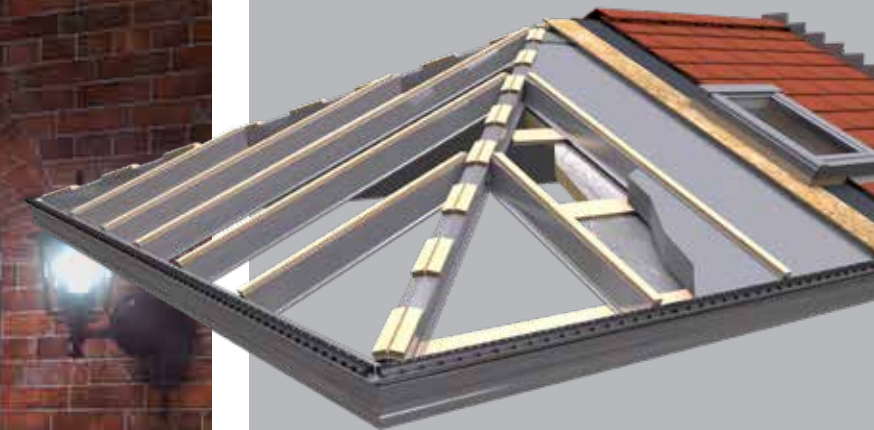

The Equinox tiled roof is the perfect solution. Combining high-quality precision engineering with attractive styling inside and out, you'll be adding valuable extra usable space to your home without the high cost of building an extension. It all goes to make the Equinox tiled roof the best value way to improve your lifestyle.

A space to enjoy all year round

◀ Equinox Vega Glazed Solution
Gable ended roof with Vega glazing panels,
Composite Slate tiles and overhang feature

Enjoy your conservatory all year round with an Equinox tiled conservatory roof. With a tiled roof, you can use your conservatory whatever the weather – because it won't become too hot in summer or too cold in winter. Thanks to the new Equinox system, you can turn your extra space into an integral part of your house, while still enjoying the added light a conservatory provides.

“We can now use our conservatory just as we would any other room.”

Homeowner, Barnsley

The difference is night & day

The sustainable choice

When paired with the new Envirotile system, our precision manufactured recycled polymer tile with excellent green credentials you can have a solid tiled roof solution with reduced environmental impact. Made in the United Kingdom with 75% recycled content, Envirotile is the sustainable choice and the lightweight composition means you can have your roof transformed in less time too.

*light up your conservatory
with our new soffit eaves
and downlighters*

Equinox Solid Tiled Roof
Edwardian roof with Envirotile Slate tiles
and soffit eaves with downlighters

Improved ventilation

Aluminium rafters in the lightweight roof have been separated from the 18mm OSB timber deck to increase the air gap. Providing a clean flow of air through the roof system. The enhanced ventilation of our system allows the roof to breathe adequately reducing the risk of any condensation.