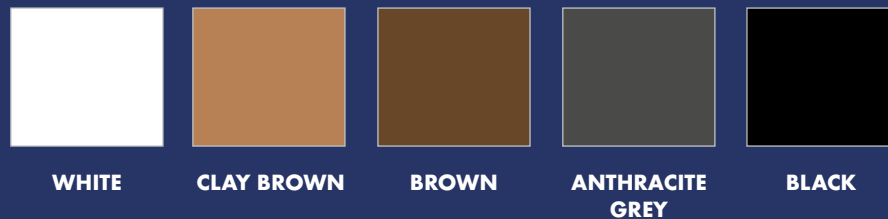

TERRACOTTA

DARK BROWN

SLATE GREY

ANTHRACITE GREY

SLATESKIN SHEET TILES

SLATE GREY

Authentic slate looks in half the time

50% faster to install than steel or composite slate tiles meaning minimal disruption to your home.

BRICK RED

PEWTER GREY

STONE BLACK

CHESTNUT

RED ROCK

PLUM

STEEL TILES

Versatile steel shingle tiles

Offering a simple, attractive solution, our steel tiles are made from lightweight steel, available in a choice of colours to suit your individual style and budget.

CHARCOAL /
TITANIUM GREY

ANTIQUE RED

BURNT UMBER /
SMOKED OAK

MOSS GREEN

EBONY

Colour your world

With a choice of contemporary & traditional styles

Fascias complementary to your conservatory colour

Choice of guttering colours

Peace of mind

Included as standard